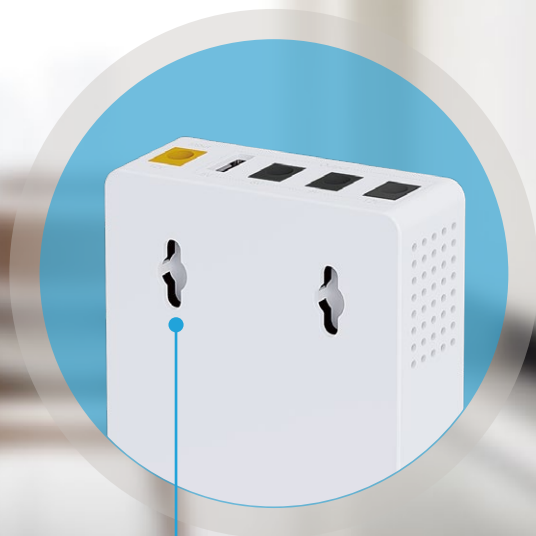

# Smart Mini DC UPS

**KP3** | Keep Wi-Fi Power On  
10000mAh / 37Wh

# Place It Anywhere

With wall-mount slots on the back, you can mount your KP3 on a wall easily

Wall-mount slots