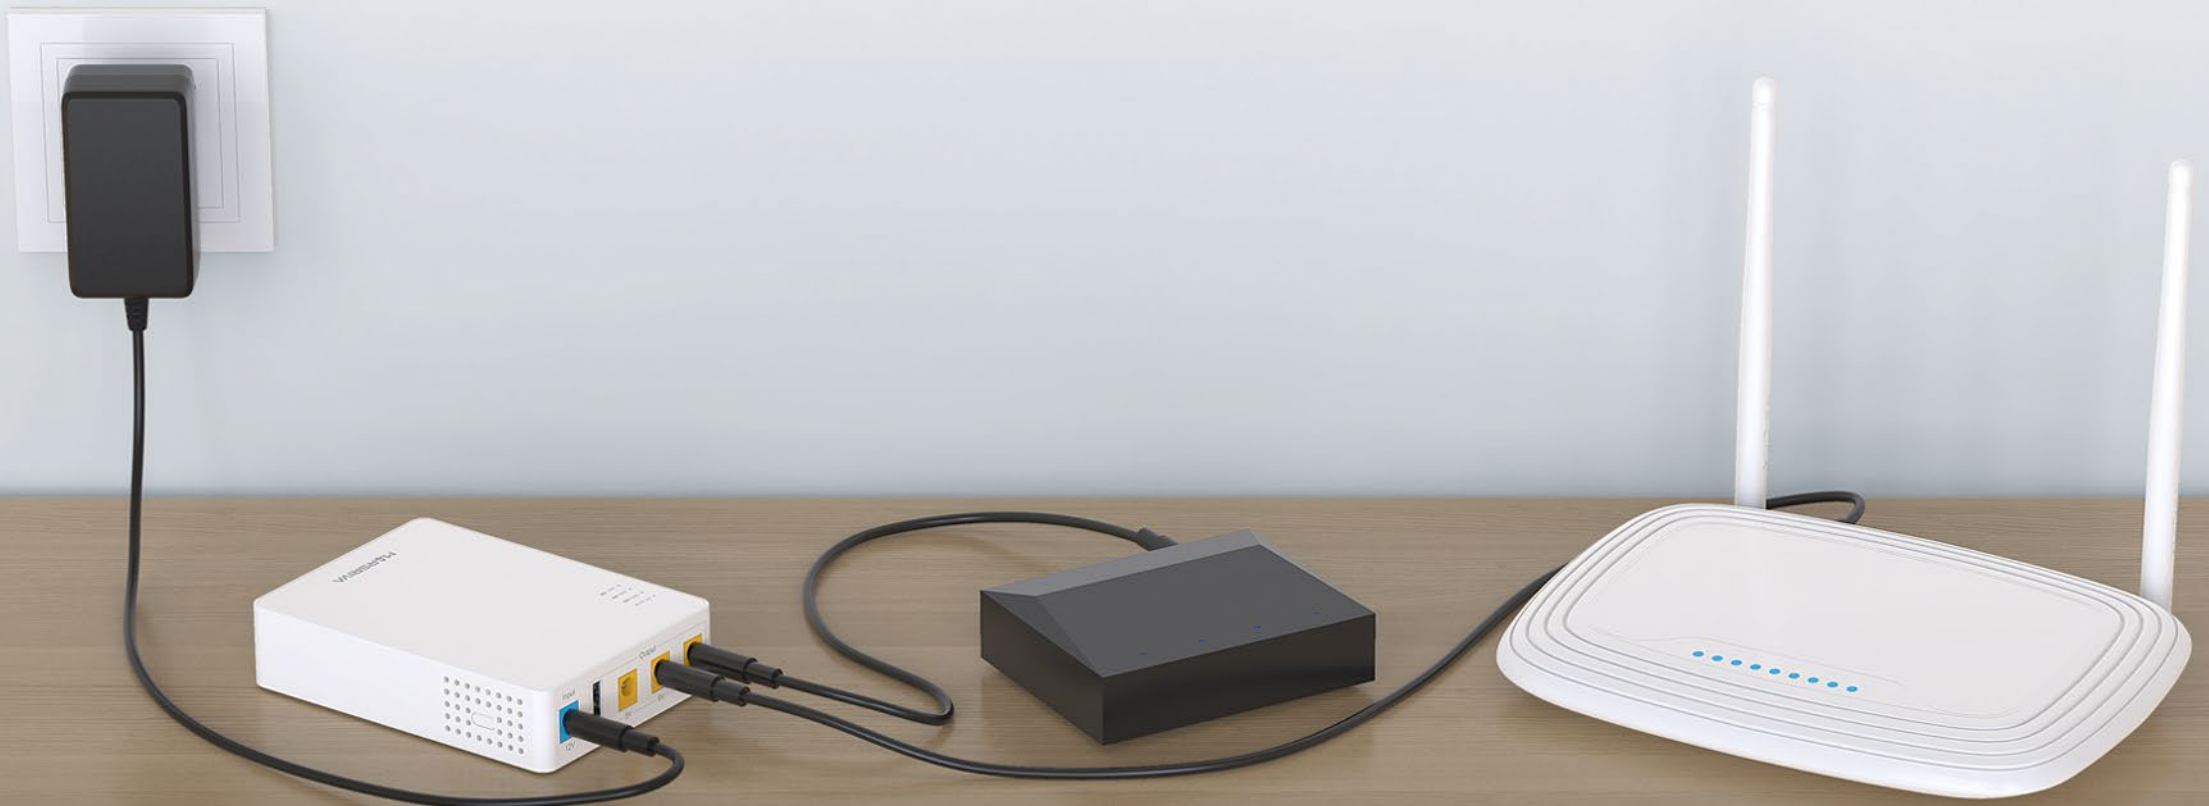

# Smart Mini DC UPS

**KP3** | Keep Wi-Fi Power On  
10000mAh / 37Wh

# Multi-output

3\*DC + 1\*USB outputs support powering up 4+ devices

# High-capacity Battery

10000mAh high capacity battery supports your devices working longer hours

# Place It Anywhere

With wall-mount slots on the back, you can mount your KP3 on a wall easily

Wall-mount slots