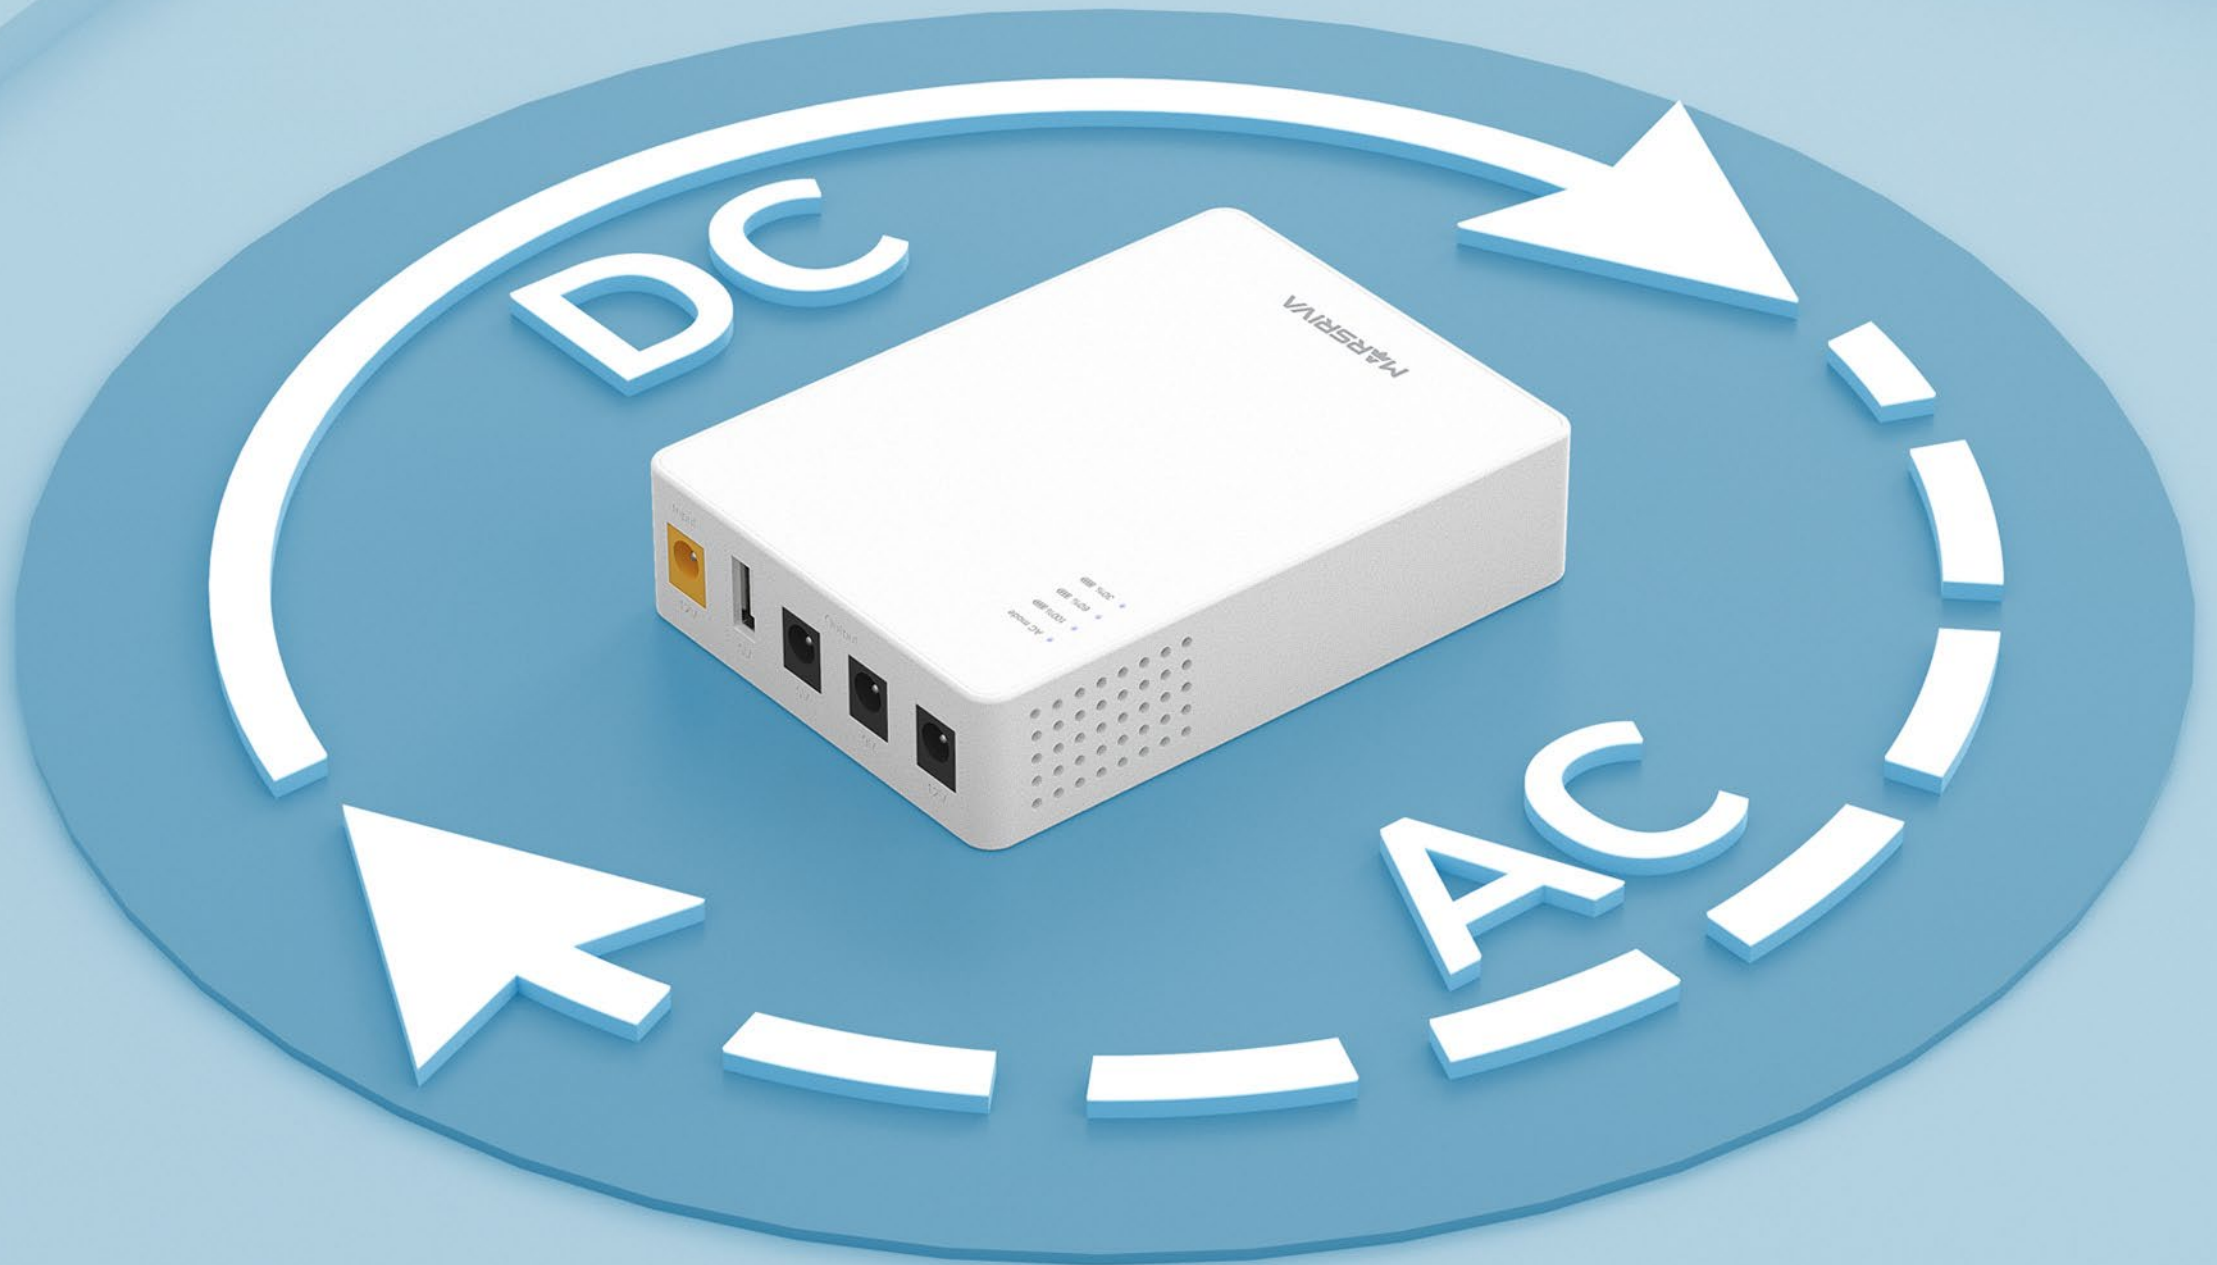

# Smart Mini DC UPS

**KP3** | Keep Wi-Fi Power On  
10000mAh / 37Wh

# Multi-output

3\*DC + 1\*USB outputs support powering up 4+ devices

# AC to DC 0 ms Transfer

Keep your devices stay working when UPS shift from  
AC mode to battery mode

# Place It Anywhere

With wall-mount slots on the back, you can mount your KP3 on a wall easily

Wall-mount slots